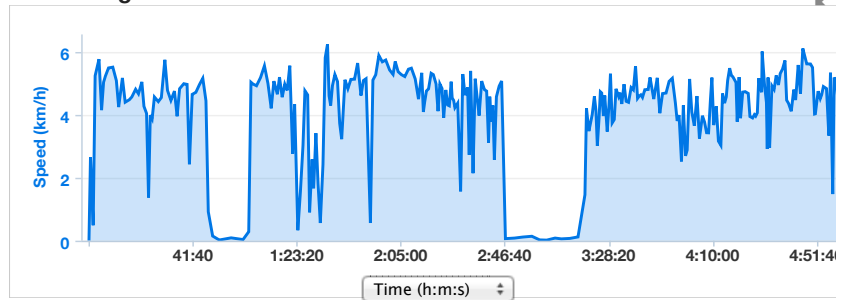

Askole - Jhola

Sun, 29 Jun 2014 7:32 Pakistan Time By [samulimansikka](#)

Activity Type: **Hiking** | Event Type: **Uncategorized** | Course: --

[Like Comments (0)](#)

Like 0

- Share
- Export
- Compare
- Send to Device
- Save as Course
- Print

Details | Splits | Player

Summary

Distance: **19.46 km**
Time: **5:11:29**
Avg Speed: **3.7 km/h**
Elevation Gain: **510 m**

Details

Timing

Pace **Speed**

Time: **5:11:29**
Moving Time: **4:15:54**
Elapsed Time: **5:11:29**
Avg Speed: **3.7 km/h**
Avg Moving Speed: **4.6 km/h**
Max Speed: **12.1 km/h**

Elevation

Elevation Gain: **510 m**
Elevation Loss: **395 m**
Min Elevation: **2,973 m**
Max Elevation: **3,166 m**

- Laps 1
- Weather
- Additional Information

[View Splits](#)

Map

Charts

☐ Average

Timing

Elevation