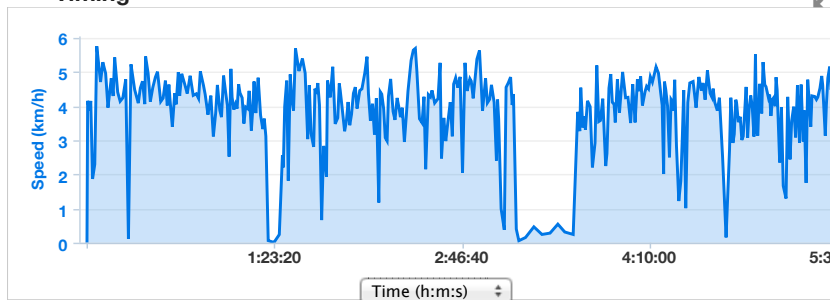

Jhola - Paiju

Mon, 30 Jun 2014 6:51 Pakistan Time By [samulimansikka](#)

Activity Type: **Hiking** | Event Type: **Uncategorized** | Course: --

[Like Comments (0)](#)

Like 0

- Share
- Export
- Compare
- Send to Device
- Save as Course
- Print

Details

Splits [Player](#)

▼ Summary

Distance: **20.39 km**
Time: **5:45:02**
Avg Speed: **3.5 km/h**
Elevation Gain: **610 m**

▼ Details

▼ Timing

Pace **Speed**

Time: **5:45:02**
Moving Time: **4:57:30**
Elapsed Time: **5:45:02**
Avg Speed: **3.5 km/h**
Avg Moving Speed: **4.1 km/h**
Max Speed: **6.7 km/h**

▼ Elevation

Elevation Gain: **610 m**
Elevation Loss: **368 m**
Min Elevation: **3,095 m**
Max Elevation: **3,400 m**

- Laps 1
- Weather
- Additional Information

[View Splits](#)

▼ Map

▼ Charts

☐ Average

▼ Timing

▼ Elevation