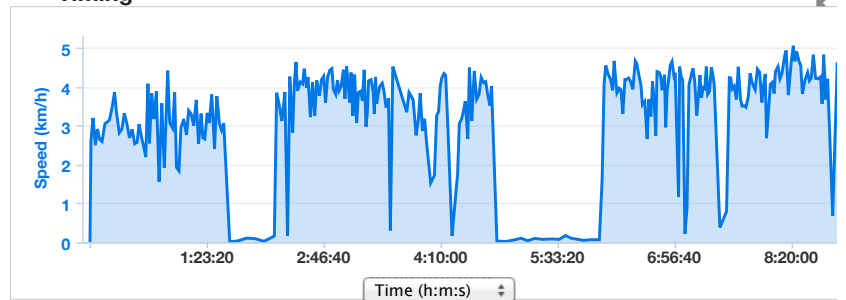

K2 Basecamp - Goro 2

Thu, 31 Jul 2014 7:32 Pakistan Time By [samulimansikka](#)

Activity Type: **Hiking** | Event Type: **Uncategorized** | Course: --

Perusleirin korkeus saattaa olla alakanttiin.

[Like Comments (0)](#)

Like 0

- Share
- Export
- Compare
- Send to Device
- Save as Course
- Print

[Details](#) [Splits](#) [Player](#)

▼ Summary

Distance: **24.65 km**

Time: **9:13:36**

Avg Speed: **2.7 km/h**

Elevation Gain: **4 m**

▼ Details

▼ Timing

[Pace](#) [Speed](#)

Time: **9:13:36**

Moving Time: **6:25:34**

Elapsed Time: **9:13:36**

Avg Speed: **2.7 km/h**

Avg Moving Speed: **3.8 km/h**

Max Speed: **336.8 km/h**

▼ Map

▼ Elevation

Elevation Gain: **4 m**

Elevation Loss: **715 m**

Min Elevation: **4,281 m**

Max Elevation: **4,993 m**

▶ Laps 1

▶ Weather

▶ Additional Information

[View Splits](#)

▼ Charts

☐ Average

▼ Timing

▼ Elevation