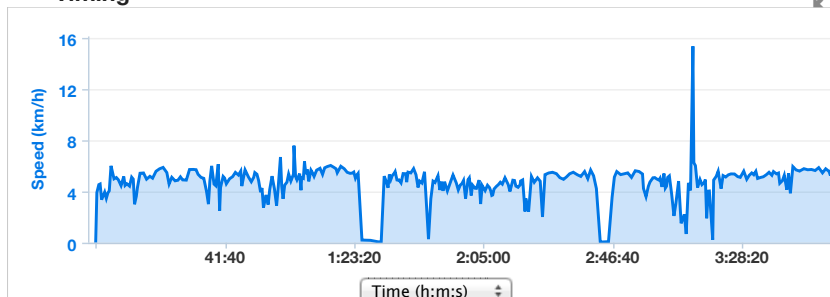

Details

Splits Player

Summary

Distance: **19.05 km**
 Time: **4:07:26**
 Avg Speed: **4.6 km/h**
 Elevation Gain: **355 m**

Details

Timing

Pace **Speed**

Time: **4:07:26**
 Moving Time: **3:49:28**
 Elapsed Time: **4:07:26**
 Avg Speed: **4.6 km/h**
 Avg Moving Speed: **5.0 km/h**
 Max Speed: **15.3 km/h**

Elevation

Elevation Gain: **355 m**
 Elevation Loss: **478 m**
 Min Elevation: **2,977 m**
 Max Elevation: **3,164 m**

- ▶ Laps 1
- ▶ Weather
- ▶ Additional Information

[View Splits](#)

Map

Charts

Average

Timing

Elevation